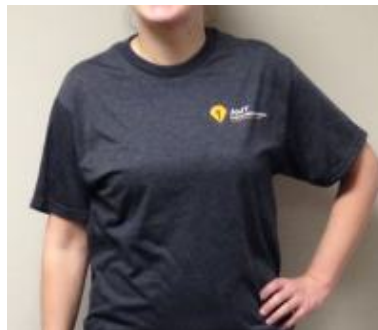

Grey cotton/poly t-shirt $10